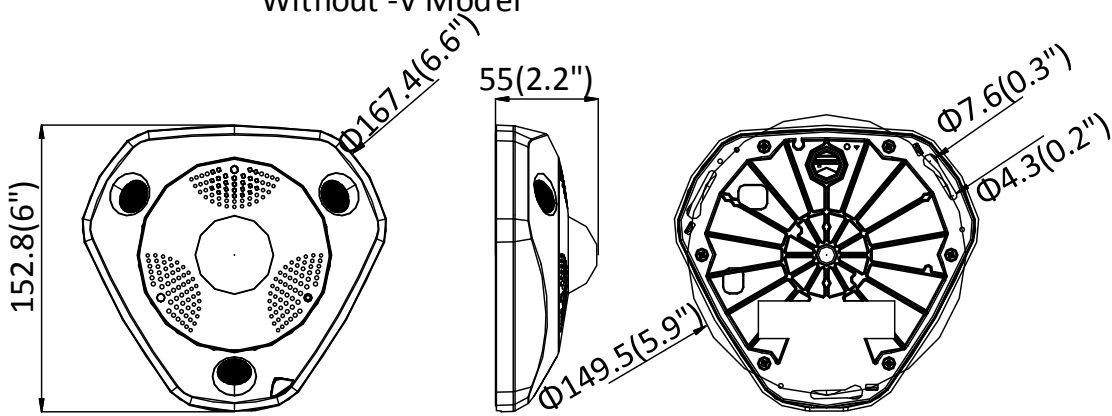

Operating Conditions	-40 °C to +60 °C (-40 °F to +140 °F), Humidity 95% or less (non-condensing)
Power Supply	12 VDC \pm 20%, PoE (802.3at, class 4), -S model: two-core terminal block Without -S model: Φ 5.5 \times 2.1 mm coaxial power plug
Power Consumption	12 VDC, 1 A, max. 12.5 W PoE (802.3at, 42.5 to 57 V), 0.4 A to 0.3 A, max. 15 W
Protection Level (-V)	IP67, IK10
Heater	Yes
Material	Metal
Dimensions	Without -V model: 167.4 \times 152.8 \times 50 mm (6. 6" \times 6" \times 2") With -V model: 167.4 \times 152.8 \times 55 mm (6. 6" \times 6" \times 2.2")
Weight	Approx. 1400 g (3.09 lbs)

Available Model

DS-2CD6365G0-I (1.27 mm); DS-2CD6365G0-IS (1.27 mm), DS-2CD6365G0-IV (1.27 mm), DS-2CD6365G0-IVS (1.27 mm)

Dimensions

Without -V Model

With -V Model

Unit: mm (inch)

Accessories

DS-1280ZJ-DM25
Junction Box